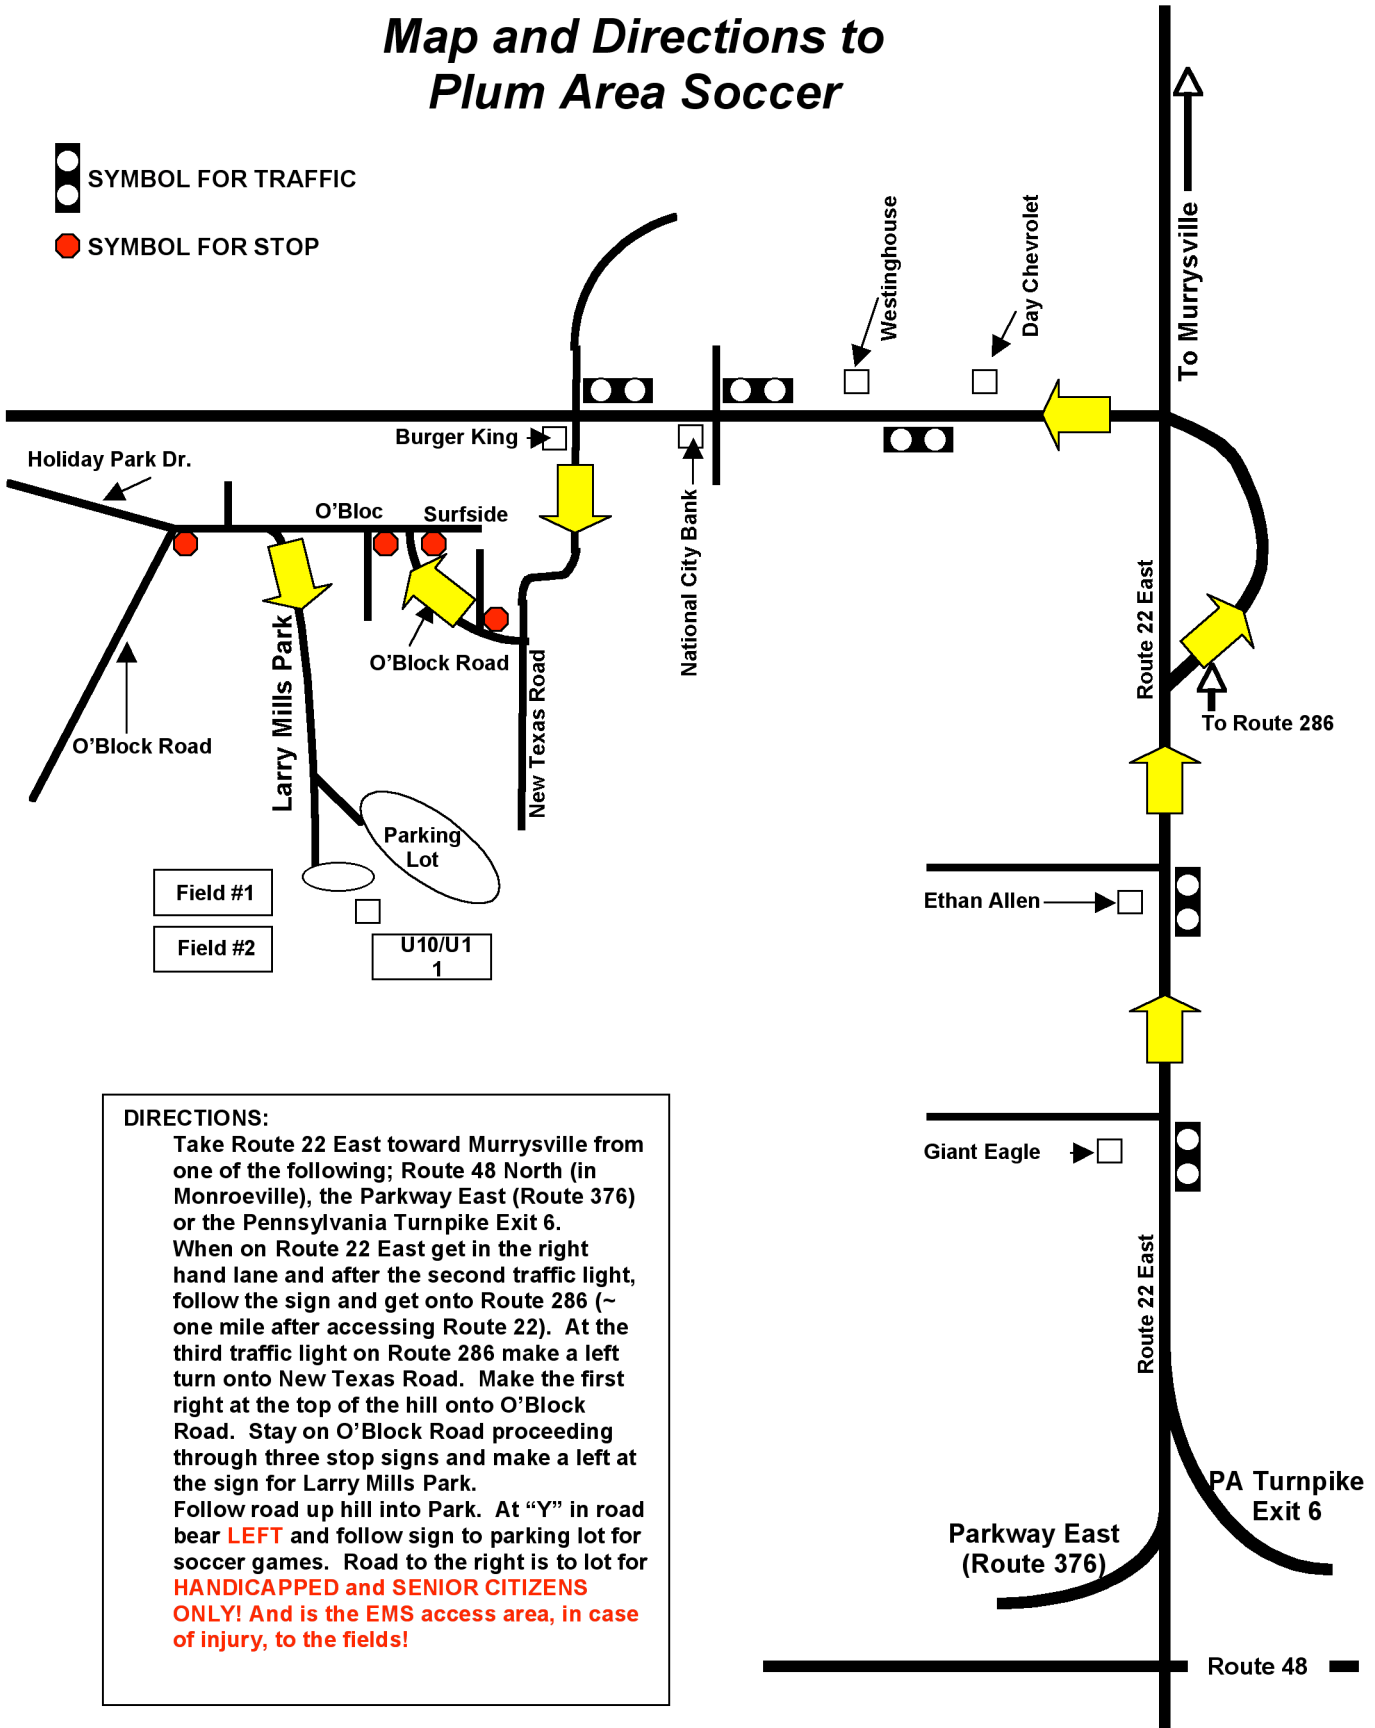

Map and Directions to Plum Area Soccer

 SYMBOL FOR TRAFFIC

 SYMBOL FOR STOP

DIRECTIONS:

Take Route 22 East toward Murrysville from one of the following; Route 48 North (in Monroeville), the Parkway East (Route 376) or the Pennsylvania Turnpike Exit 6.

When on Route 22 East get in the right hand lane and after the second traffic light, follow the sign and get onto Route 286 (~ one mile after accessing Route 22). At the third traffic light on Route 286 make a left turn onto New Texas Road. Make the first right at the top of the hill onto O'Block Road. Stay on O'Block Road proceeding through three stop signs and make a left at the sign for Larry Mills Park.

Follow road up hill into Park. At "Y" in road bear **LEFT** and follow sign to parking lot for soccer games. Road to the right is to lot for **HANDICAPPED and SENIOR CITIZENS ONLY!** And is the EMS access area, in case of injury, to the fields!